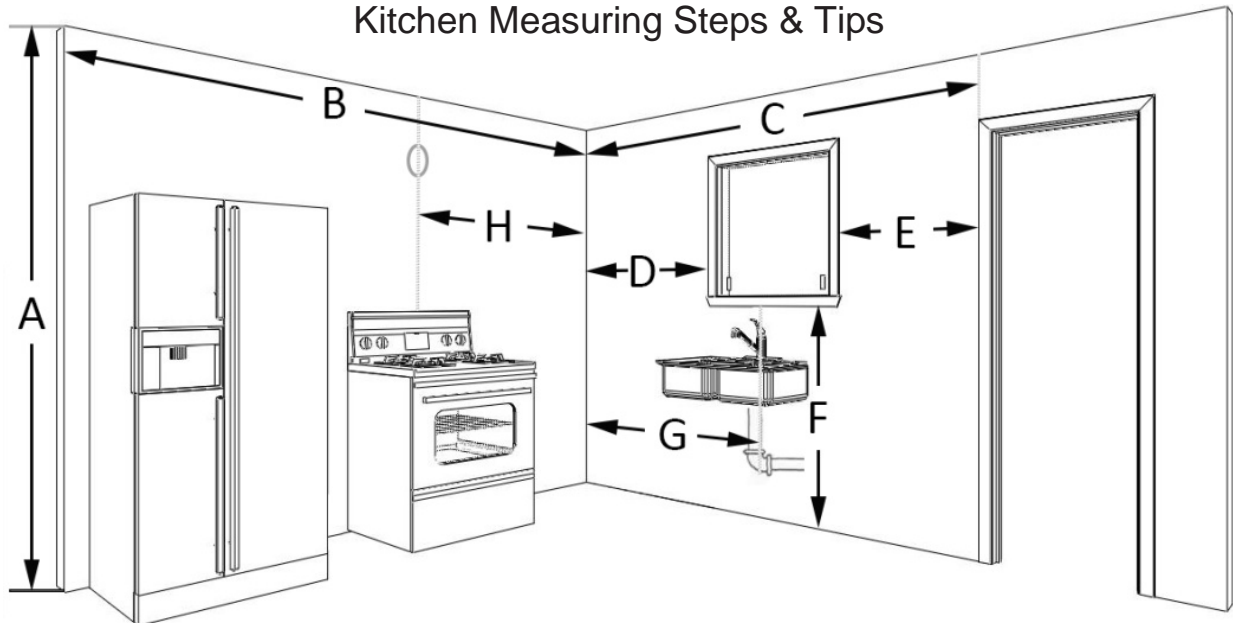

Item	Your Size	Default Item	Your Size	Default
Cooktop	36	Refrigerator		36 x 70H
Stove	30	Dishwasher		24
Hood	30	Wine Ref. (under top)		24
European Hood	36	Microwave (under cabinet)		30
Oven/ Double Oven	30	Microwave (build in)		30

Note: If you do not know your appliance's size, we will use standard appliance size as your kitchen appliance size to make the design. ** Accurate measuring is a critical step in the remodeling process. Measurement errors are a source of significant delays and costly overruns.

Kitchen Measuring Steps & Tips

Measuring Guide	Dimension
A. Distance from the floor to the ceiling	
B. Distance between wall to wall	
C. Wall to the door frame distance; if there is no door, just measure distance between walls	
D. Distance from window frame to the corner of the wall	
E. Window frame to the door frame distance; if there is no door, just measure distance between window frame to the corner of the wall	
F. Distance from the window sill to the floor	
G. Distance from drain to the corner of the wall	
H. Distance from the ventilation to the corner of the wall	