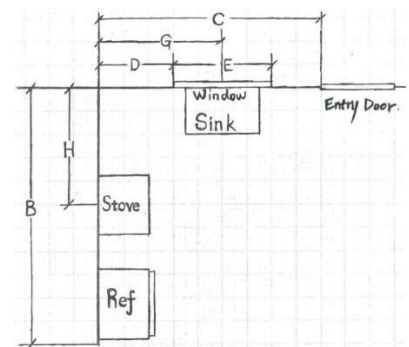

Item	Your Size	Default Item	Your Size	Default
Cooktop	36	Refrigerator		36 x 70H
Stove	30	Dishwasher		24
Hood	30	Wine Ref. (under top)		24
European Hood	36	Microwave (under cabinet)		30
Oven/ Double Oven	30	Microwave (build in)		30

Note: If you do not know your appliance's size, we will use standard appliance size as your kitchen appliance size to make the design. ** Accurate measuring is a critical step in the remodeling process. Measurement errors are a source of significant delays and costly overruns.

Kitchen Remodel Planning Tips:

- The standard distance between the top of a kitchen counter and the bottom of the wall cabinets above should be 18-21 inches.
- The space between walkway shall not be less than 36 inches in clear width at all points.
- The height between the gas stove top and the bottom of the hood should be 30 inches height.
- Do not place sink by a wall or at the end of a row of cabinets, it will disrupts work flow by limiting available workspace.
- To avoid overheating; do not place sink, range and refrigerator too close to avoid any risk of electrical shock.
- Pictures of your kitchen will help your designer to understand your initial preferences and style right away.