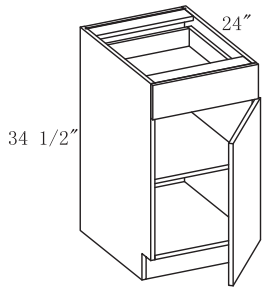

BASE CABINETS WITH DRAWER

Items	G-BOX	P-BOX	L-BOX	Custom-made Doors	PRM/PGB/PRF	GWO/GSO	FBW	AWO/MO
B12	$416.00	$577	$668		$113	$96	$77	$56
B15	$452.00	$622	$721		$142	$120	$97	$71
B18	$489.00	$667	$774		$170	$144	$116	$85
B21	$521.00	$712	$827		$199	$168	$136	$99

Base Cabinet
1 door, 1 drawer
1 Shelf