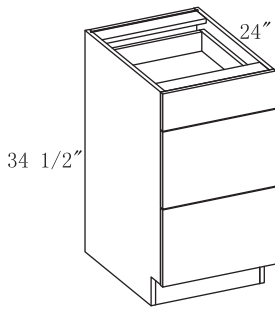

3 DRAWER BASE CABINETS

Items	G-BOX	P-BOX	L-BOX	Custom-made Doors	PRM/PGB/PRF	GWO/GSO	FBW	AWO/MO
3DB12	$652.00	$902	$1,112		$113	$95	$77	$56
3DB15	$701.00	$961	$1,184		$141	$119	$96	$70
3DB18	$750.00	$1,019	$1,257		$170	$144	$116	$85
3DB21	$799.00	$1,078	$1,329		$198	$168	$135	$99
3DB24	$848.00	$1,137	$1,402		$227	$192	$155	$113
3DB27	$897.00	$1,195	$1,474		$255	$216	$174	$127
3DB30	$946.00	$1,254	$1,547		$283	$240	$193	$141
3DB36	$1,044.00	$1,371	$1,692		$340	$288	$232	$170