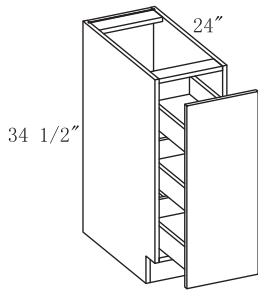

PULL OUT SPICE CABINETS

Items	G-BOX	P-BOX	L-BOX	Custom-made Doors	PRM/PGB/PRF	GWO/GSO	FBW	AWO/MO
BSR06	$919	$604	$556		$56	$48	$38	$28
BSR09	$989	$628	$560		$85	$72	$58	$42

Base Cabinet
Full Height Door