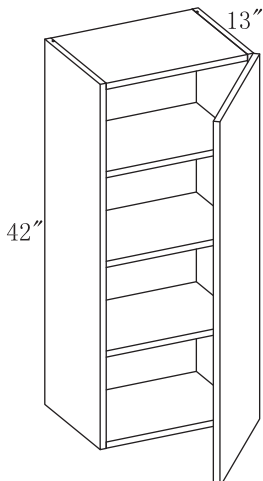

Items	G-BOX	P-BOX	L-BOX	Custom-made Doors	PRM/PGB/PRF	GWO/GSO	FBW	AWO/MO
W0942	$228.00	$314	$329		$119	$101	$81	$59
W1242	$283.00	$355	$371		$159	$135	$109	$79
W1542	$313.00	$395	$414		$199	$169	$136	$99
W1842	$317.00	$435	$456		$240	$203	$164	$119
W2142	$344.00	$476	$498		$280	$237	$191	$139