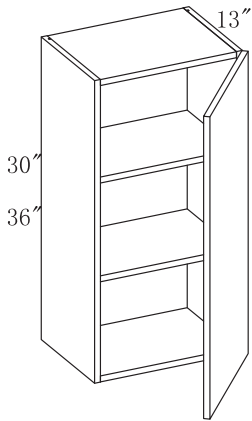

Items	G-BOX	P-BOX	L-BOX	Custom-made Doors	PRM/PGB/PRF	GWO/GSO	FBW	AWO/MO
W0930	$161.00	$230	$241		$85	$72	$58	$42
W0936	$183.00	$263	$275		$102	$86	$70	$51
W1230	$183.00	$262	$274		$114	$96	$78	$57
W1236	$228.00	$296	$310		$136	$115	$93	$68
W1530	$205.00	$293	$307		$142	$120	$97	$71
W1536	$252.00	$330	$345		$171	$145	$117	$85
W1830	$227.00	$325	$340		$171	$145	$117	$85
W1836	$278.00	$364	$381		$205	$174	$140	$102
W2130	$249.00	$356	$373		$200	$169	$136	$99
W2136	$277.00	$397	$416		$240	$203	$164	$119

Wall Cabinet
1 doors