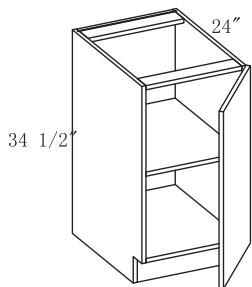

BASE CABINETS FULL HEIGHT DOOR

Items	G-BOX	P-BOX	L-BOX	Custom-made Doors	PRM/PGB/PRF	GWO/GSO	FBW	AWO/MO
B09FD	$320	$391	$414		$85	$72	$58	$42
B12FD	$416	$577	$505		$114	$96	$78	$57
B15FD	$452	$622	$558		$142	$120	$97	$71
B18FD	$489	$667	$611		$171	$145	$117	$85
B21FD	$521	$712	$664		$200	$169	$136	$99

Base Cabinet
1 Full Height Door, 1 Shelf
No Drawers, ROT's Available