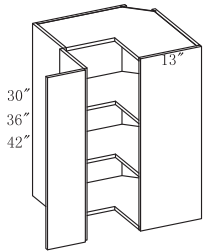

WALL EASY REACH CABINETS-13" DEEP

Items	G-BOX	P-BOX	L-BOX	Custom-made Doors	PRM/PGB/PRF	GWO/GSO	FBW	AWO/MO
WER2430	$617	$745	$780		$	$164	$133	$97
WER2436	$668	$812	$850		$233	$197	$159	$116
WER2442	$817	$997	$1043		$272	$230	$186	$136

Wall Easy Reach
Cabinet - 2 Door

WALL BLIND CORNER CABINETS-13" DEEP