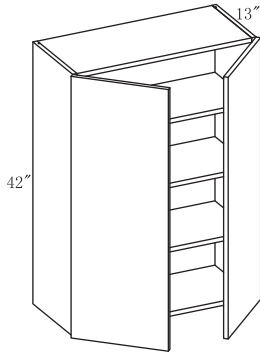

Items	G-BOX	P-BOX	L-BOX	Custom-made Doors	PRM/PGB/PRF	GWO/GSO	FBW	AWO/MO
W2442	$406	$541	$567		$318	$270	$217	$159
W2742	$433	$582	$609		$359	$303	$245	$179
W3042	$511	$622	$651		$399	$337	$272	$199
W3342	$541	$662	$693		$439	$372	$300	$219
W3642	$571	$703	$735		$479	$406	$327	$239

Wall Cabinet
2 doors