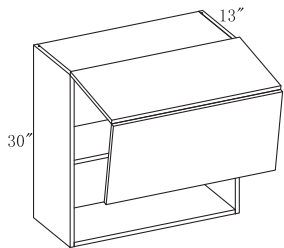

Items	G-BOX	P-BOX	L-BOX	Custom-made Doors	PRM/PGB/PRF	GWO/GSO	FBW	AWO/MO
WBF2430	$	$1899	$		$227	$193	$155	$113
WBF2730		$1924			$256	$217	$175	$127
WBF3030		$1949			$285	$241	$194	$142
WBF3630		$2000			$342	$289	$233	$170

Wall Bi-Dold
Cabinet
2 Doors Lift up
together