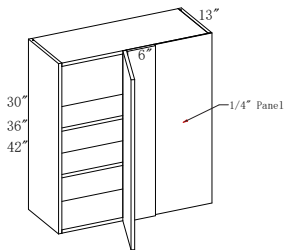

Items	G-BOX	P-BOX	L-BOX	Custom-made Doors	PRM/PGB/PRF	GWO/GSO	FBW	AWO/MO
WBC2730	$	$438	$		$114	$96	$78	$57
WBC2736		$486			$136	$115	$93	$68
WBC2742		$571			$159	$135	$109	$79
WBC3630		$533			$200	$169	$136	$99
WBC3636		$587			$240	$203	$164	$119
WBC3642		$692			$280	$237	$191	$139

WALL BI-DOLD CABINETS-13" DEEP