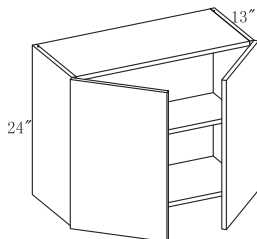

Wall Bridge
Cabinet
2 doors