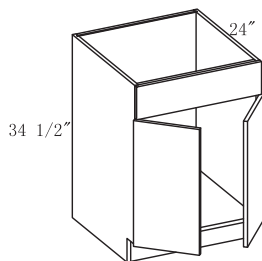

SINK BASE CABINETS

Items	G-BOX	P-BOX	L-BOX	Custom-made Doors	PRM/PGB/PRF	GWO/GSO	FBW	AWO/MO
SB30	$425	$538	$563		$284	$240	$194	$141
SB33	$434	$561	$588		$312	$264	$213	$156
BS36	$458	$585	$612		$341	$289	$233	$170
FSB36		$585	$448		$341	$289	$233	$170
SB42	$548	$631	$660		$398	$337	$272	$198

Sink Base Cabinet
Cabinet 2 doors
1 fake drawer