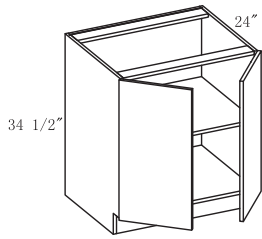

Items	G-BOX	P-BOX	L-BOX	Custom-made Doors	PRM/PGB/PRF	GWO/GSO	FBW	AWO/MO
B24FD	$581	$774	$735		$227	$192	$155	$113
B27FD	$608	$819	$788		$256	$217	$175	$127
B30FD	$654	$864	$841		$285	$241	$194	$142
B33FD	$676	$909	$894		$313	$265	$214	$156
B36FD	$781	$954	$947		$342	$289	$233	$170