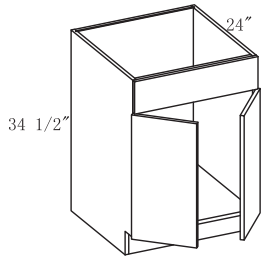

VANITY SINK BASE CABINETS

Items	G-BOX	P-BOX	L-BOX	Custom-made Doors	PRM/PGB/PRF	GWO/GSO	FBW	AWO/MO
VS824		$445	$533		$227	$192	$155	$113
VS827	$387	$467	$564		$255	$216	$174	$127
VS830	$405	$488	$595		$284	$240	$194	$141
VS836		$531	$658		$341	$289	$233	$170

Vanity Sink Base
Cabinet
2 Doors 1 Fake Drawer

VANITY DRAWER BASE CABINETS

Items	G-BOX	P-BOX	L-BOX	Custom-made Doors	PRM/PGB/PRF	GWO/GSO	FBW	AWO/MO
VDB12-3		$843	$1136		$113	$95	$77	$56
VDB15-3		$899	$1207		$141	$119	$96	$70
VDB18-3		$955	$1279		$170	$144	$116	$85
VDB21-3		$1011	$1312		$198	$168	$135	$99

Vanity Drawer
Base Cabinet
3 Drawers