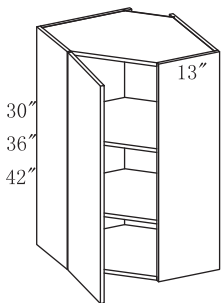

WALL DIAGONAL CABINETS-13" DEEP

Items	G-BOX	P-BOX	L-BOX	Custom-made Doors	PRM/PGB/PRF	GWO/GSO	FBW	AWO/MO
WDC2430	$576	$712	$745		$140	$118	$95	$70
WDC2436	$626	$779	$815		$168	$142	$114	$83
WDC2442	$754	$947	$991		$196	$166	$134	$97
WDC2730	$	$838	$		$180	$152	$123	$90
WDC2736		$910			$216	$183	$147	$108
WDC2742		$1108			$252	$213	$172	$126

Wall Diagonal
Cabinet