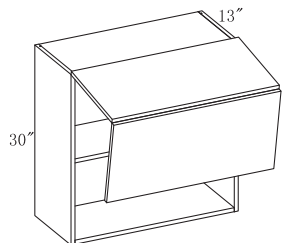

WALL Bi-fold LIFT CABINETS-13" DEEP

Items	G-BOX	P-BOX	L-BOX	Custom-made Doors	PRM/PGB/PRF	GWO/GSO	FBW	AWO/MO
WBF2430		$1,899			$227	$193	$155	$113
WBF2730		$1,924			$256	$217	$175	$127
WBF3030		$1,949			$285	$241	$194	$142
WBF3330		$1975			$313	$265	$214	$156
WBF3630		$2000			$342	$289	$233	$170

Wall Bi-fold Lift
Cabinet
2 Lift up Doors