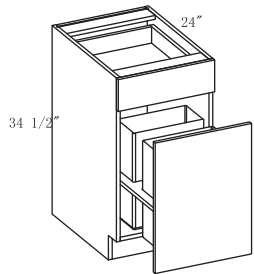

Base Cabinet
1 door, 1 drawer
1 Shelf

Items	G-BOX	P-BOX	L-BOX	Custom-made Doors	PRM/PGB/PRF	GWO/GSO	FBW	AWO/MO
BTC18	\$1,021.00	\$417	\$1,455		\$170	\$144	\$116	\$85

Base Cabinet
2 doors, 1 drawer
1 Shelf