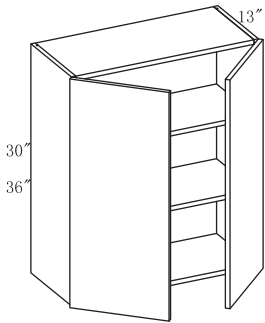

Items	G-BOX	P-BOX	L-BOX	Custom-made Doors	PRM/PGB/PRF	GWO/GSO	FBW	AWO/MO
W2430	$289	$405	$423		$227	$192	$155	$113
W2436	$332	$448	$469		$273	$231	$186	$136
W2730	$311	$436	$457		$256	$217	$175	$127
W2736	$356	$482	$504		$307	$260	$210	$153
W3030	$333	$468	$490		$285	$241	$194	$142
W3036	$380	$515	$539		$342	$289	$233	$170
W3330	$354	$499	$522		$313	$265	$214	$156
W3336	$405	$549	$574		$376	$318	$257	$187
W3630	$376	$531	$555		$342	$289	$233	$170
W3636	$413	$583	$610		$411	$347	$280	$205

Wall Cabinet
2 doors