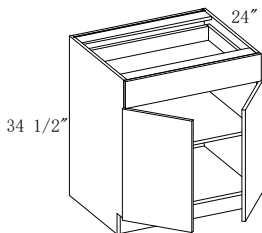

Base Cabinet
1 door, 1 drawer
1 Shelf

Items	G-BOX	P-BOX	L-BOX	Custom-made Doors	PRM/PGB/PRF	GWO/GSO	FBW	AWO/MO
BTC18	\$1,021.00	\$417	\$1,455		\$170	\$144	\$116	\$85

Base Cabinet
2 doors, 1 drawer
1 Shelf