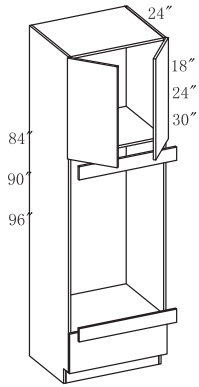

MICROWAVE & OVEN CABINETS

Items	G-BOX	P-BOX	L-BOX	Custom-made Doors	PRM/PGB/PRF	GWO/GSO	FBW	AWO/MO
MOC3084	$1444	$1847	$2062		$481	$407	$328	$240
MOC3090	$1483	$1903	$2121		$510	$431	$348	$254
MOC3096	$1521	$1958	$2181		$538	$456	$367	$268

Micro/Oven Cabinet
2 Doors, 2 Drawers

WALL CABINETS-13" DEEP